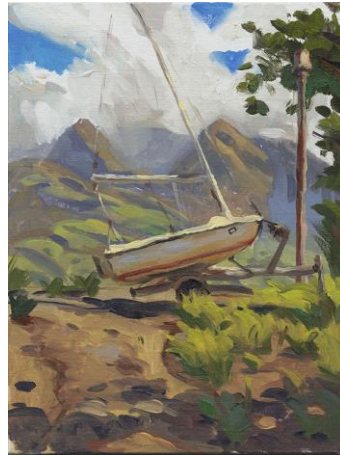

USS Yoloha (2016)
Will Knight (Ryman '12)
Oil on canvas panel
12x9"
$350