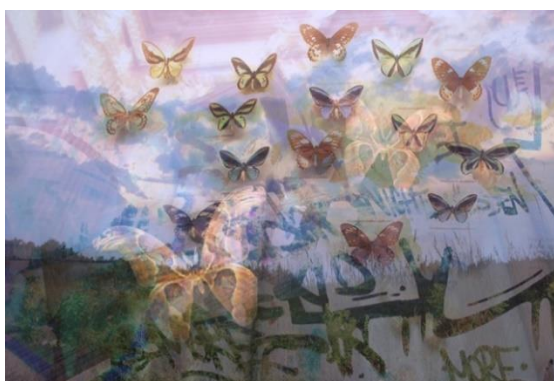

Night and Day (2013)
Glynnis Reed (Ryman '93)
Archival pigment print
12x18"
$550